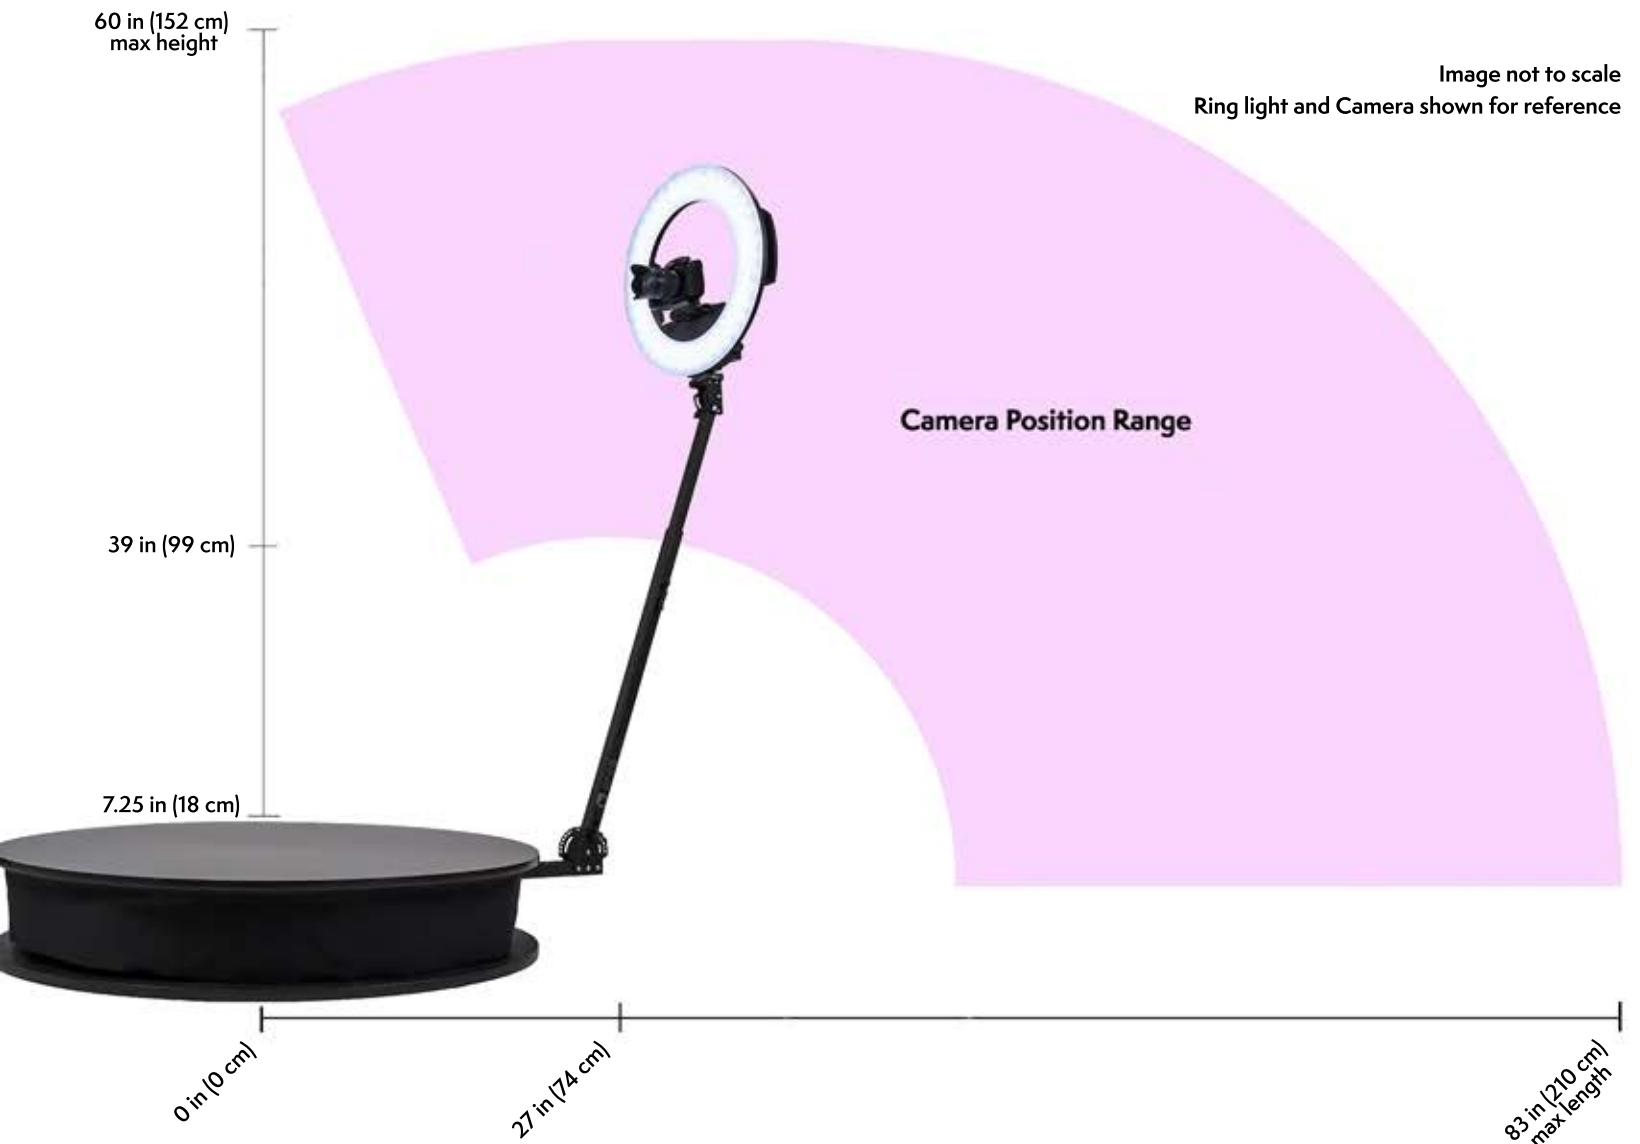

## Specs

- Platform Diameter : 39" (99 cm)
- Platform Height : 7.25" (18 cm)
- Footprint Range : 5' - 15' (153-457 cm)
- Camera Weight : 6 lbs (2.7k g)
- Max Occupancy : 3-4 People
- Rotation Speed : 6 - 30 RPM
- Platform Weight : 78 lbs (35 kg)
- Shipping Weight : 120 lbs (54.43 kg)
- Power Source : US Standard, 120-240VAC
- Battery Life : 10+ hrs / 500 Sessions (Optional)
- AC Cord Length : 15' (4.5 m)
- Stabilization Tech : None / In-Camera\*

## Overview

Mobile, with room to party, the OrcaVue Air 39 is the best of both worlds. It's large enough to comfortably fit 3-4 participants, while still being compact to fit in almost any car. When there's a crowd, the added throughput that the Air 39 provides with group videos is a standout feature.

## Highlighted Features

**Travel** - Includes dolly and custom-fit canvas cover for easy transportation.

**Setup** - User friendly and tool-less design requires just minutes to setup.

**Flexibility** - Adjustable footprint can easily fit in the tightest event space, or extend out to capture those full body shots.

\*The OrcaVue Air 39 is intended for use with cameras such as the iPhone, iPad, and GoPro that include internal video stabilization. Videos shot using cameras without these capabilities may demonstrate some shakiness caused by participants moving about the platform.