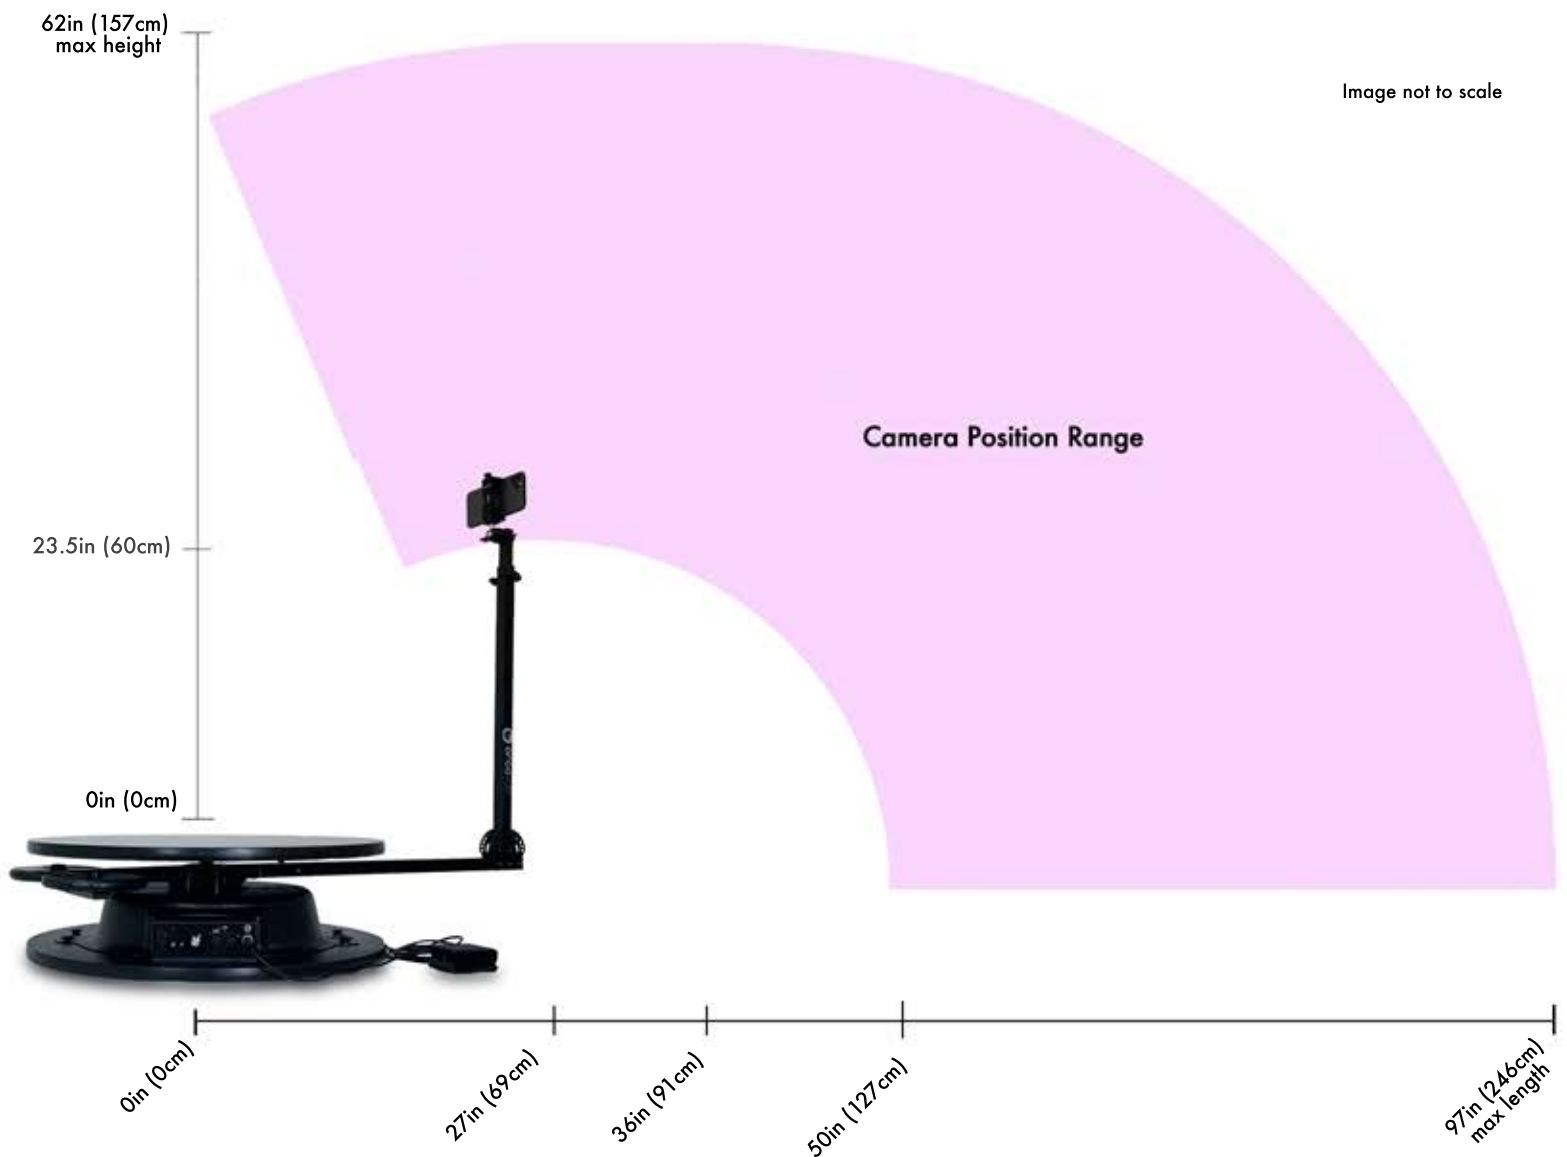

## Highlighted Features

**Travel** - Conveniently packaged in an airline compatible wheeled transport case.

**Setup** - User friendly and tool-less design requires just minutes to setup.

**Flexibility** - Adjustable footprint can easily fit in the tightest event space, or extend out to capture those full body shots.

## Specs

- Platform Diameter : 23.5" (60cm)
- Platform Height : 7.5" (19cm)
- Footprint Range : 4' to 15' (122-457cm)
- Camera Weight : 4 lbs (1.8kg)\*
- Max Occupancy : 1-2 People
- Rotation Speed : 15 - 100 RPM
- Unit Weight : 46 lbs (21kg)
- Shipping Weight : 92 lbs (42kg)
- Power Source : US Standard, 120-240VAC
- Battery Life : (Optional) 4 hrs Avg
- Foot Switch Length : 11' (3.3m)
- Stabilization Tech : None / In-Camera\*\*

\* Be very cautious when adding heavier cameras, as these cameras may not be supported at high speeds and/or full arm extension. The OrcaVue Life is designed to handle light duty cameras (ie iPad, Smartphone, GoPro). Before mounting other cameras, test all scenarios at your desired rotation speed and position with a 'dummy camera' weight and a subject on the platform.